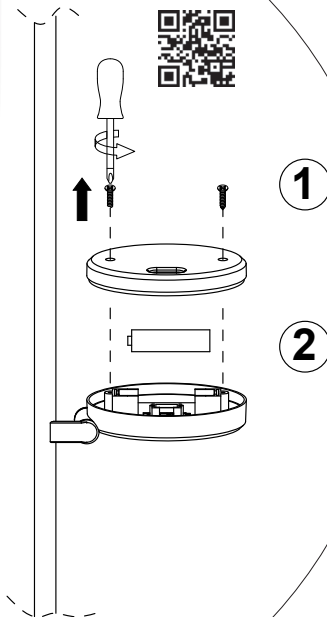

SOLAR ANEMONE PINK

1 SOFTTONE LED

9 MICROLED'S

Safe, easy 
SOLAR

© Luxform Global BV The Netherlands

SOLAR ANEMONE PINK

LUXFORM
LIGHTING

Art.no 28215